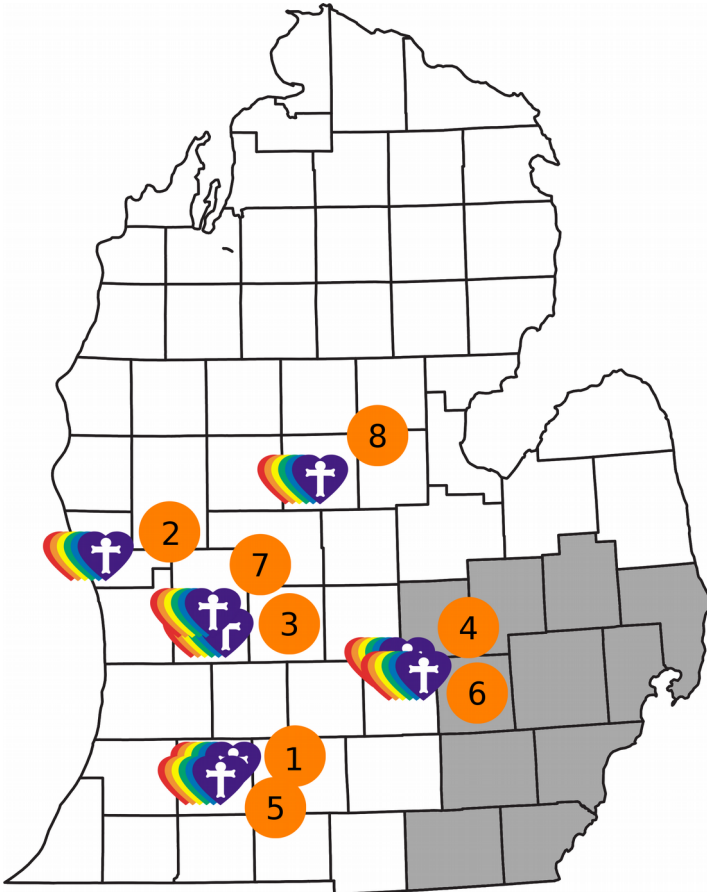

1. Lutheran Church of the Savior
  3616 E. G Ave.
  Kalamazoo, MI 59004
  (269) 342-0069
  <http://www.lcoskzoo.com/>
2. Our Savior's Lutheran Church
  1132 W Southern Ave.
  Muskegon, MI 49441-2241
  (231) 722-6565
  <http://oslcmuskegon.org/>
3. Ascension Lutheran Church
  4252 Breton Rd. SE
  Kentwood, MI 49512-3858
  (616) 455-8108
  <http://www.twochurches.org/>
4. University Lutheran Church
  1020 S Harrison Rd.
  East Lansing, MI 48823-5198
  (517) 332-2559
  <http://www.ulcel.org/>
5. Lutheran-Episcopal Campus Ministries
  at Western Michigan University
  2101 Wilbur Ave.
  Kalamazoo, MI 49006-5610
  (269) 743-4287
  <http://www.lecm-wmu.org/>
6. Faith Lutheran Church
  4515 Dobie Rd.
  Okemos, MI 48864
  (517) 349-0620
  <http://faithlutheranokemos.org/>
7. Bethlehem Lutheran Church
  250 Commerce Ave SW
  Grand Rapids , MI 49503
  (616) 456-1741
  <http://www.bethlehemchurchgr.org/>
8. Immanuel Lutheran Church
  320 S Bradley St.
  Mt. Pleasant, MI 48858-2176
  (989) 773-4204
  <http://immanuelmp.com/>

Learn more about the RIC program on the other side!